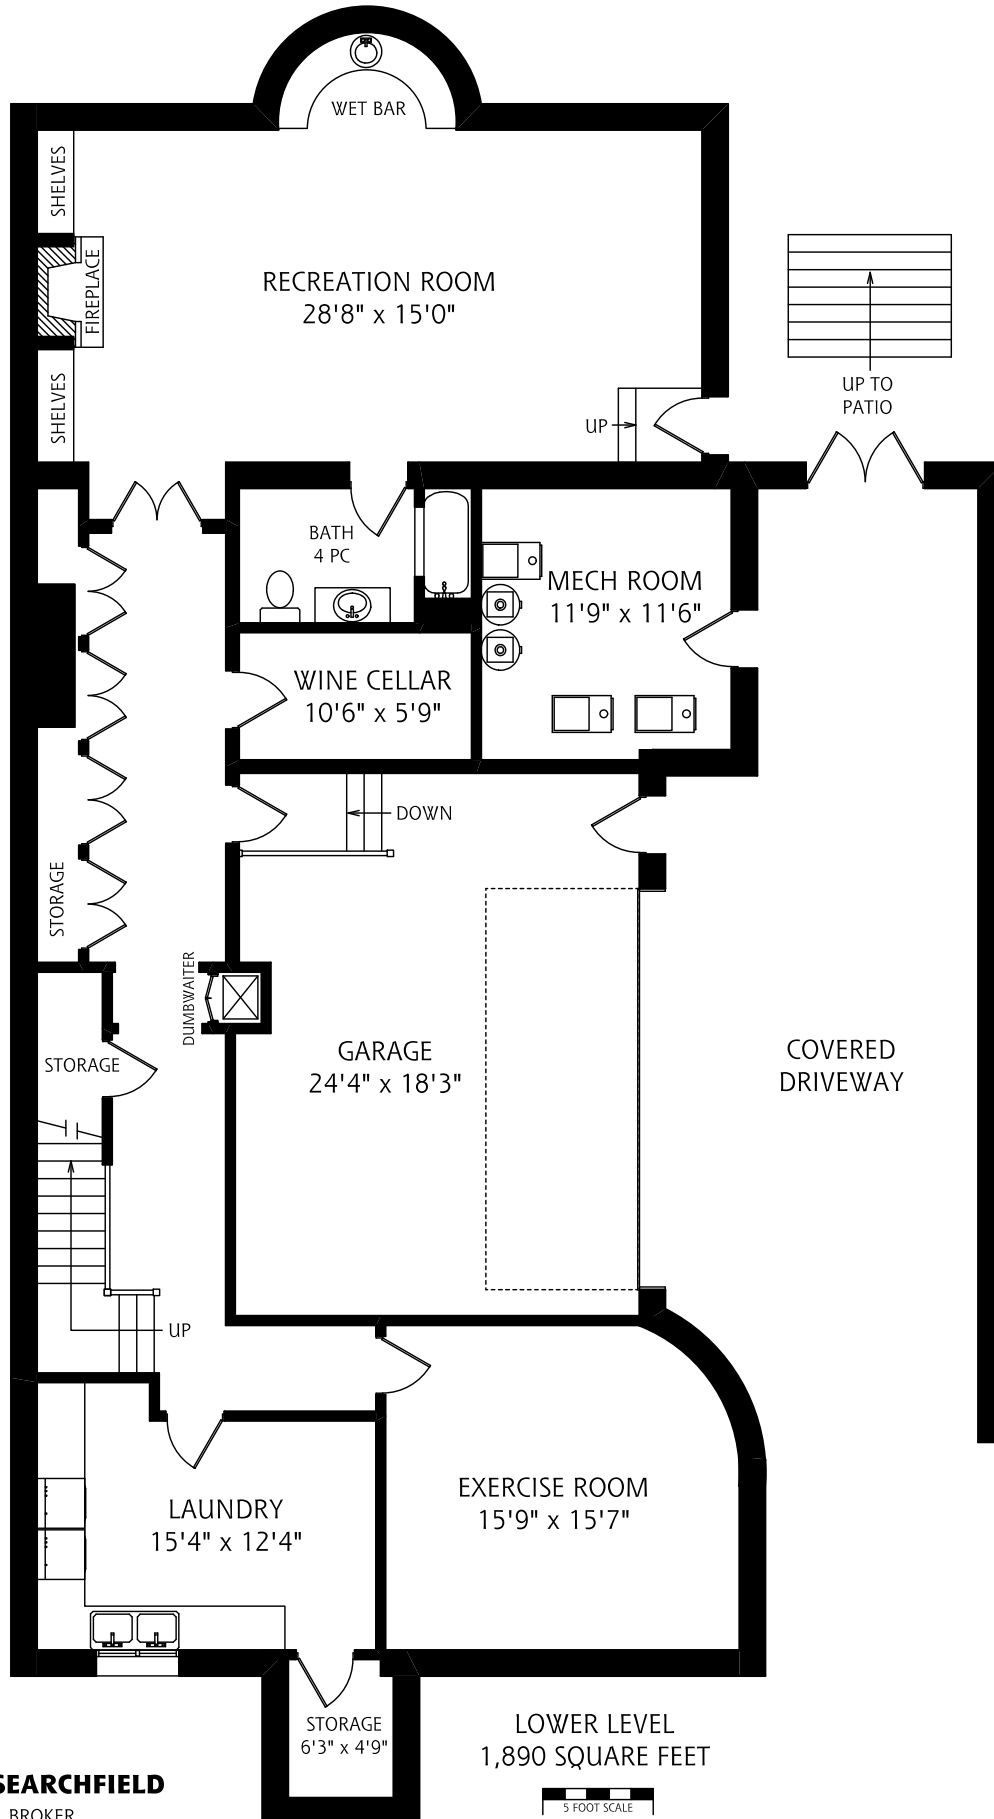

150 FOREST HILL ROAD

LISA SEARCHFIELD
BROKER

Sotheby's
INTERNATIONAL REALTY
(416) 960 - 9995

5 FOOT SCALE
ALL MEASUREMENTS SHOULD BE CONSIDERED APPROXIMATE

REAL FLOOR PLANS
www.realfloorplans.com
MAY 04, 2010 - COLIN THOMSON - 416-800-7526