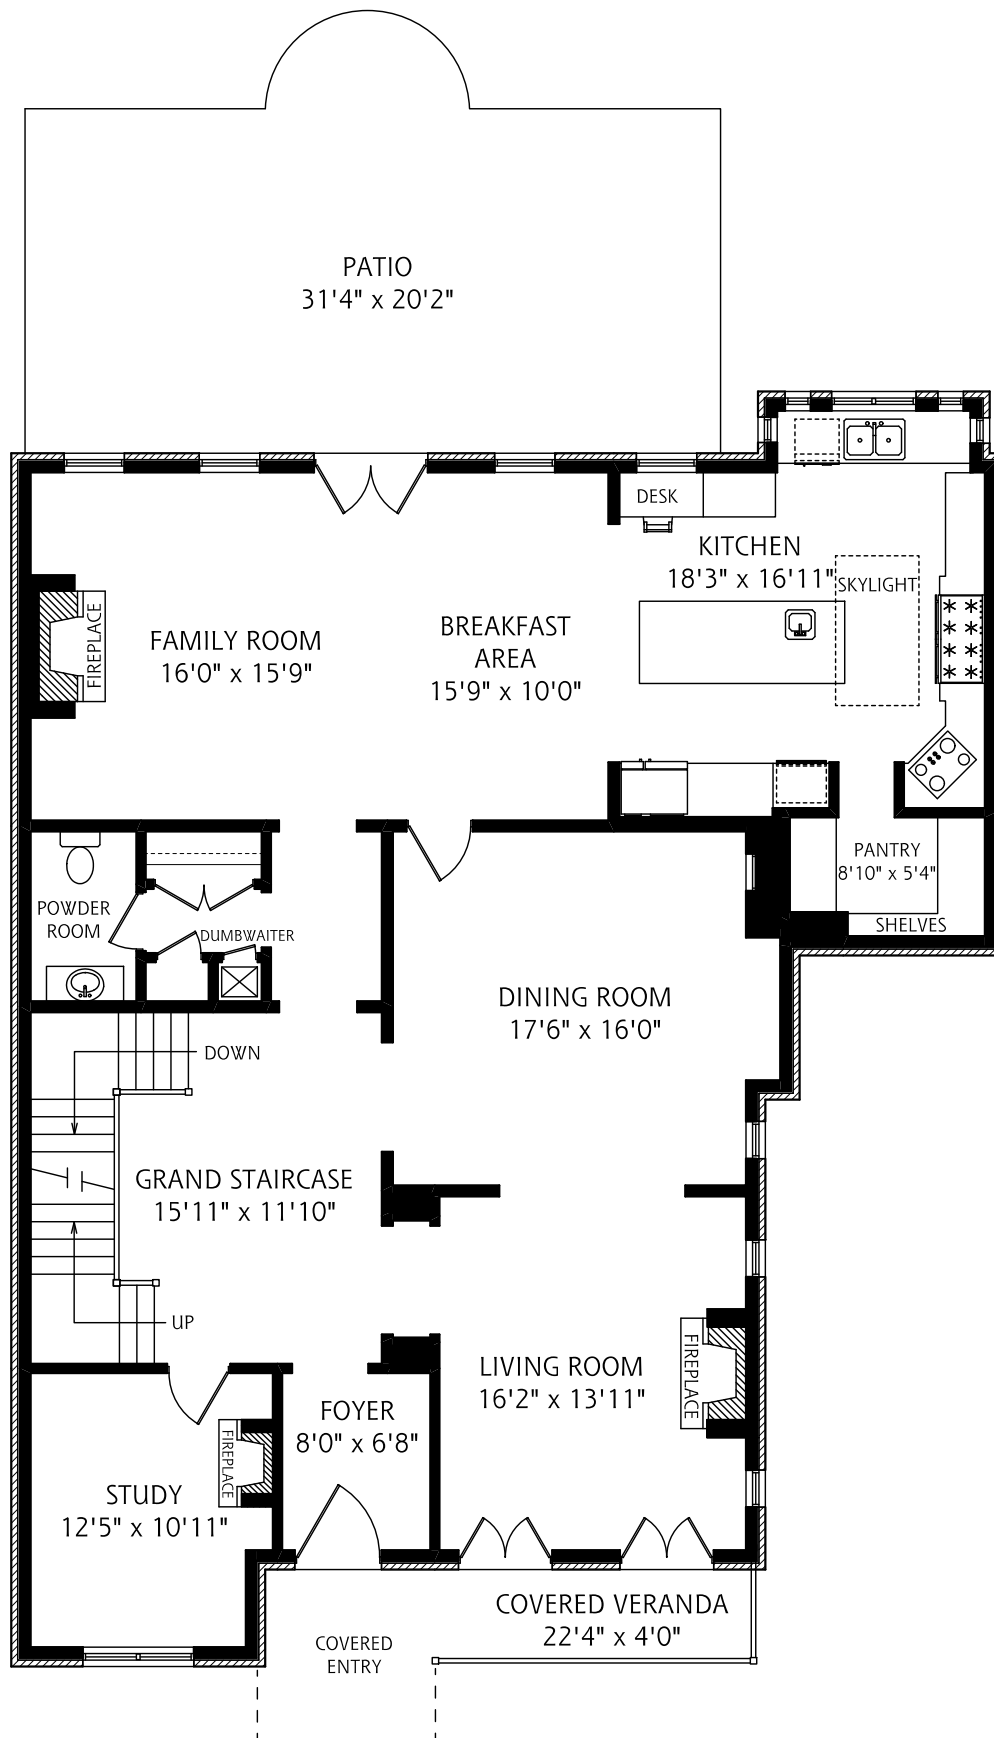

# 150 FOREST HILL ROAD

MAIN FLOOR  
2,065 SQUARE FEET

ALL MEASUREMENTS SHOULD BE CONSIDERED APPROXIMATE

**LISA SEARCHFIELD**  
BROKER

**Sotheby's**  
INTERNATIONAL REALTY

(416) 960 - 9995

**REAL FLOOR PLANS**  
www.realfloorplans.com