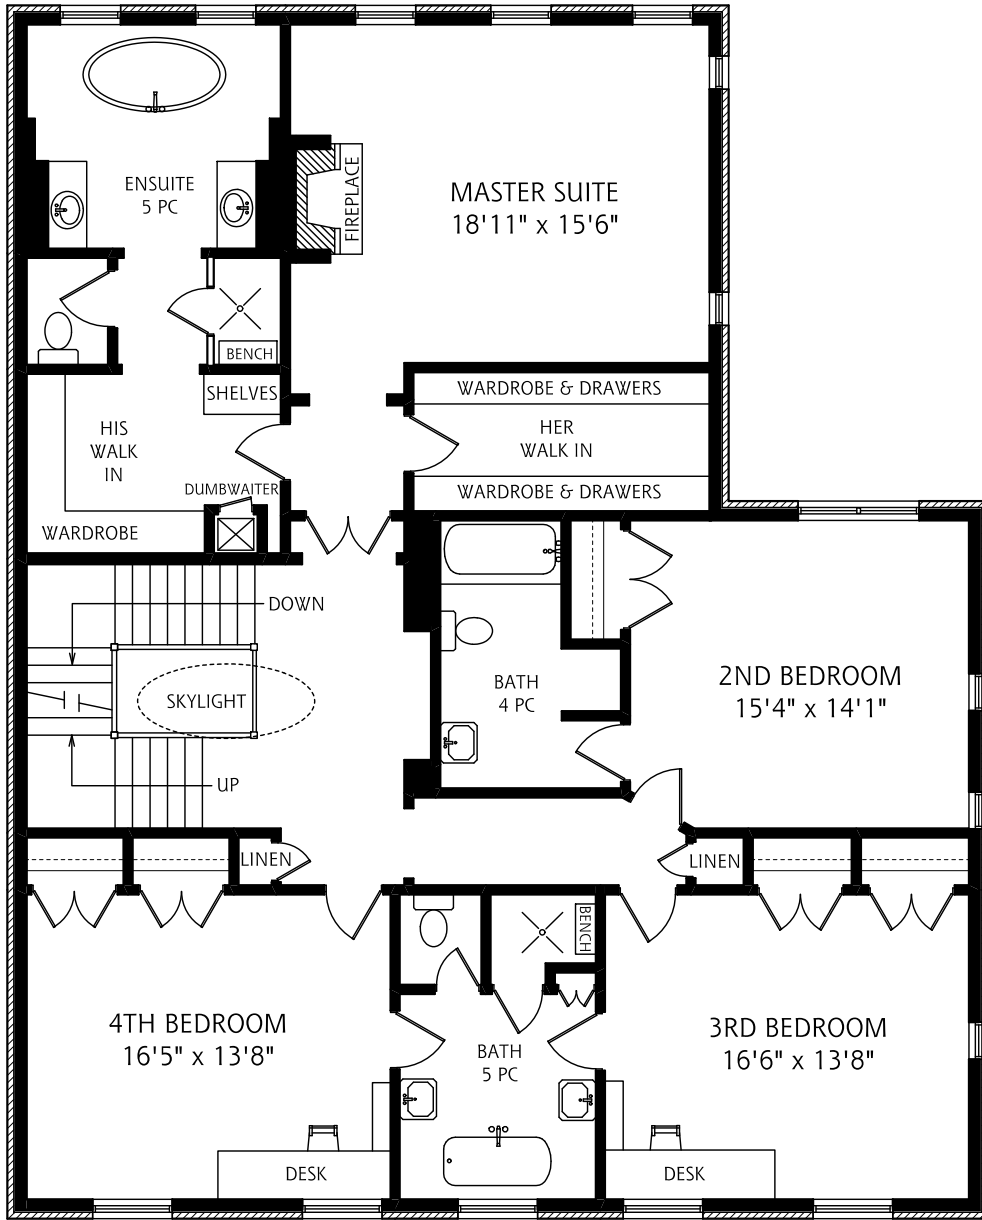

150 FOREST HILL ROAD

SECOND FLOOR
2,180 SQUARE FEET

ALL MEASUREMENTS SHOULD BE CONSIDERED APPROXIMATE

LISA SEARCHFIELD
BROKER

Sotheby's
INTERNATIONAL REALTY

(416) 960 - 9995

REAL FLOOR PLANS
www.realfloorplans.com