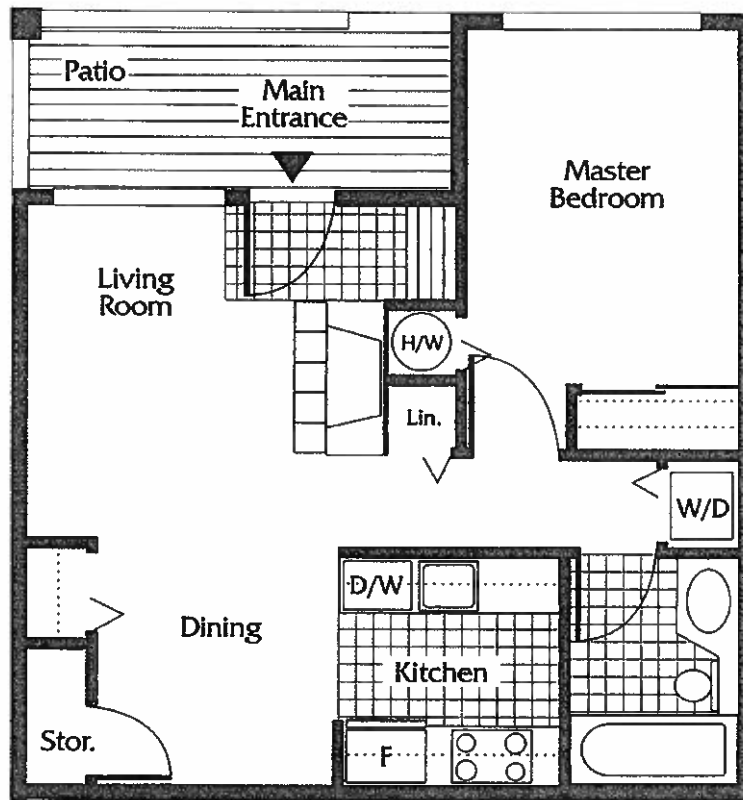

THE CASCADE

1 BEDROOM TOWNHOME
TYPE C

Approx. 563 sq.ft. / 1 Level

Main Living Areas - Master Bedroom - Ground Floor

TRILOGY
In financial partnership with
Cressey Development Corporation