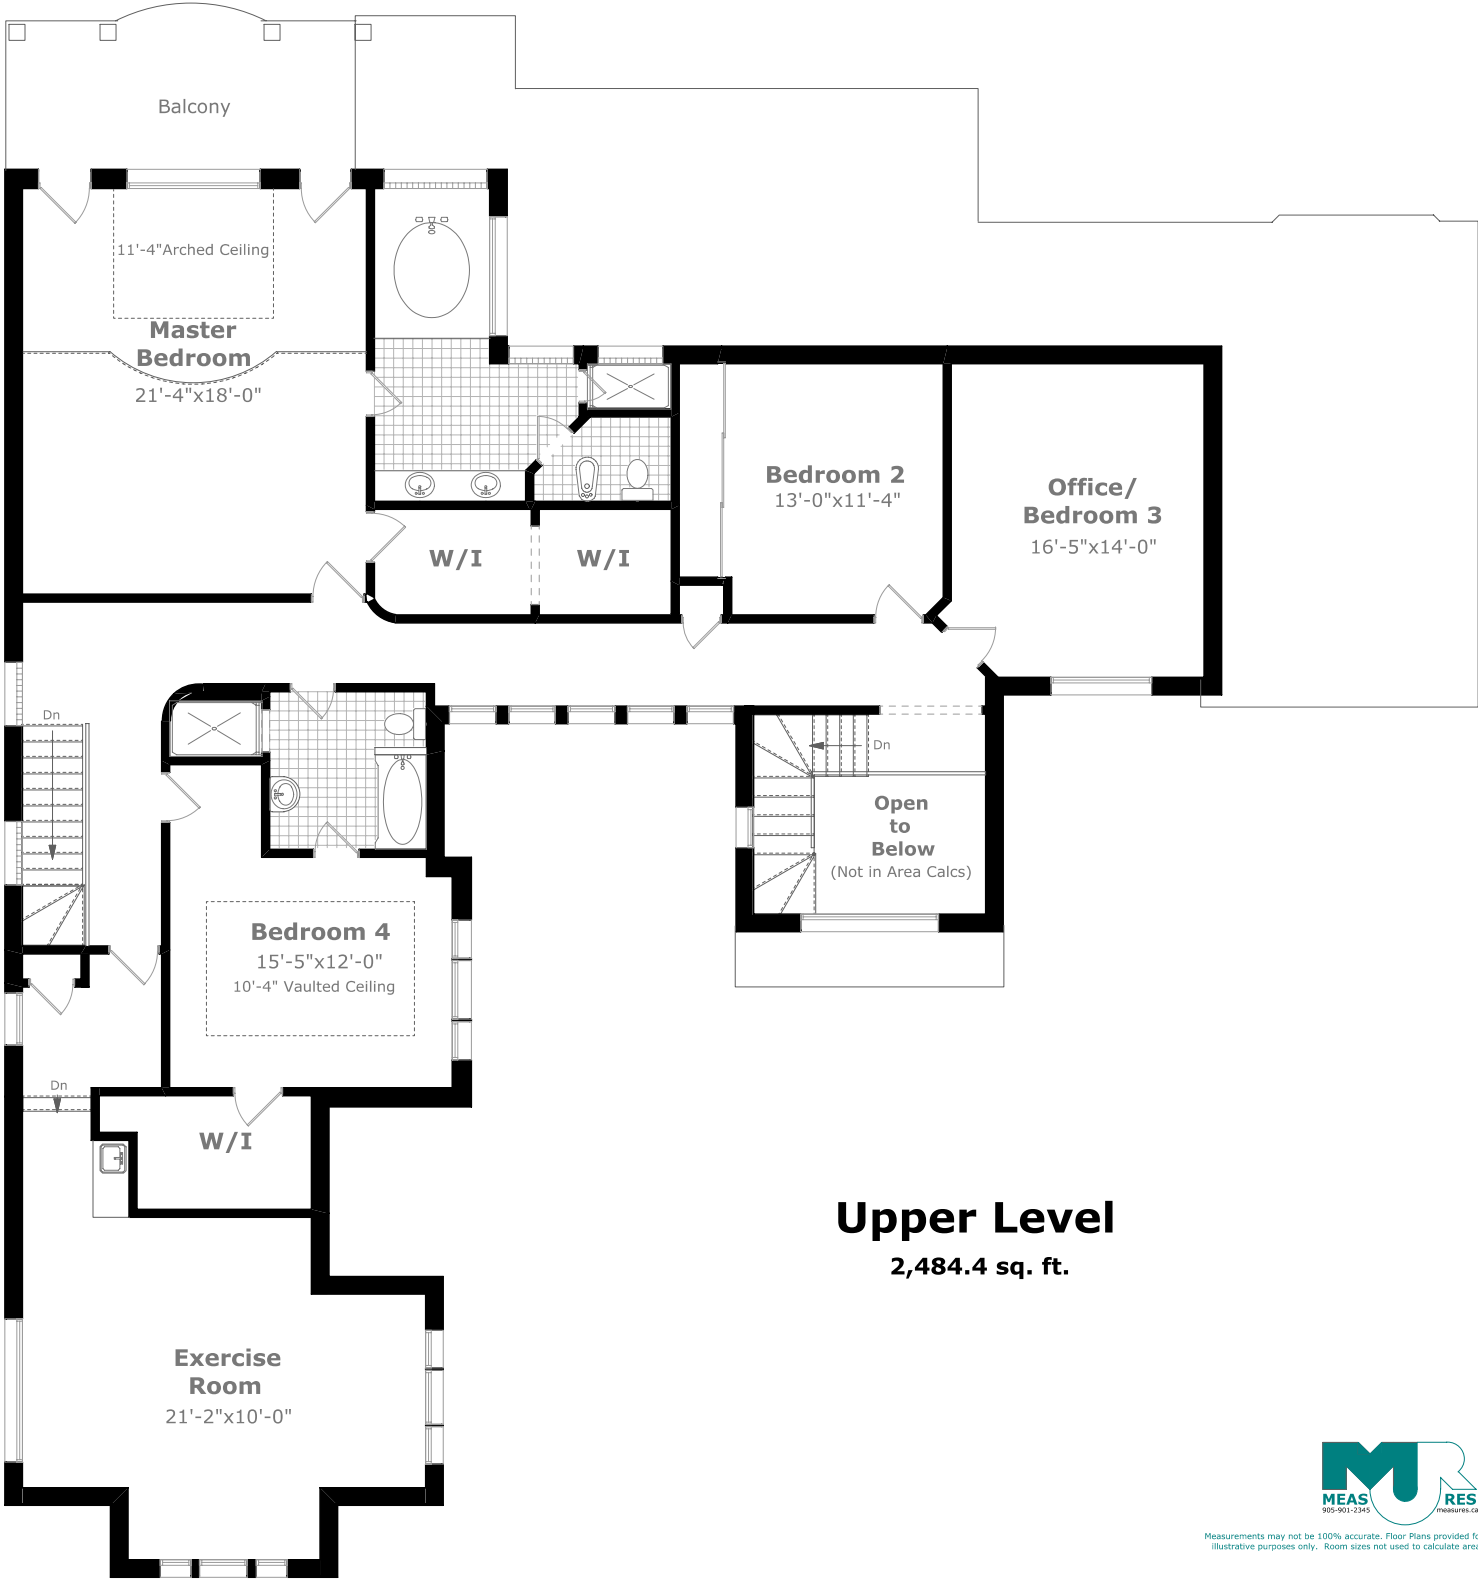

1394 Lakeshore Rd. E.

Upper Level
2,484.4 sq. ft.