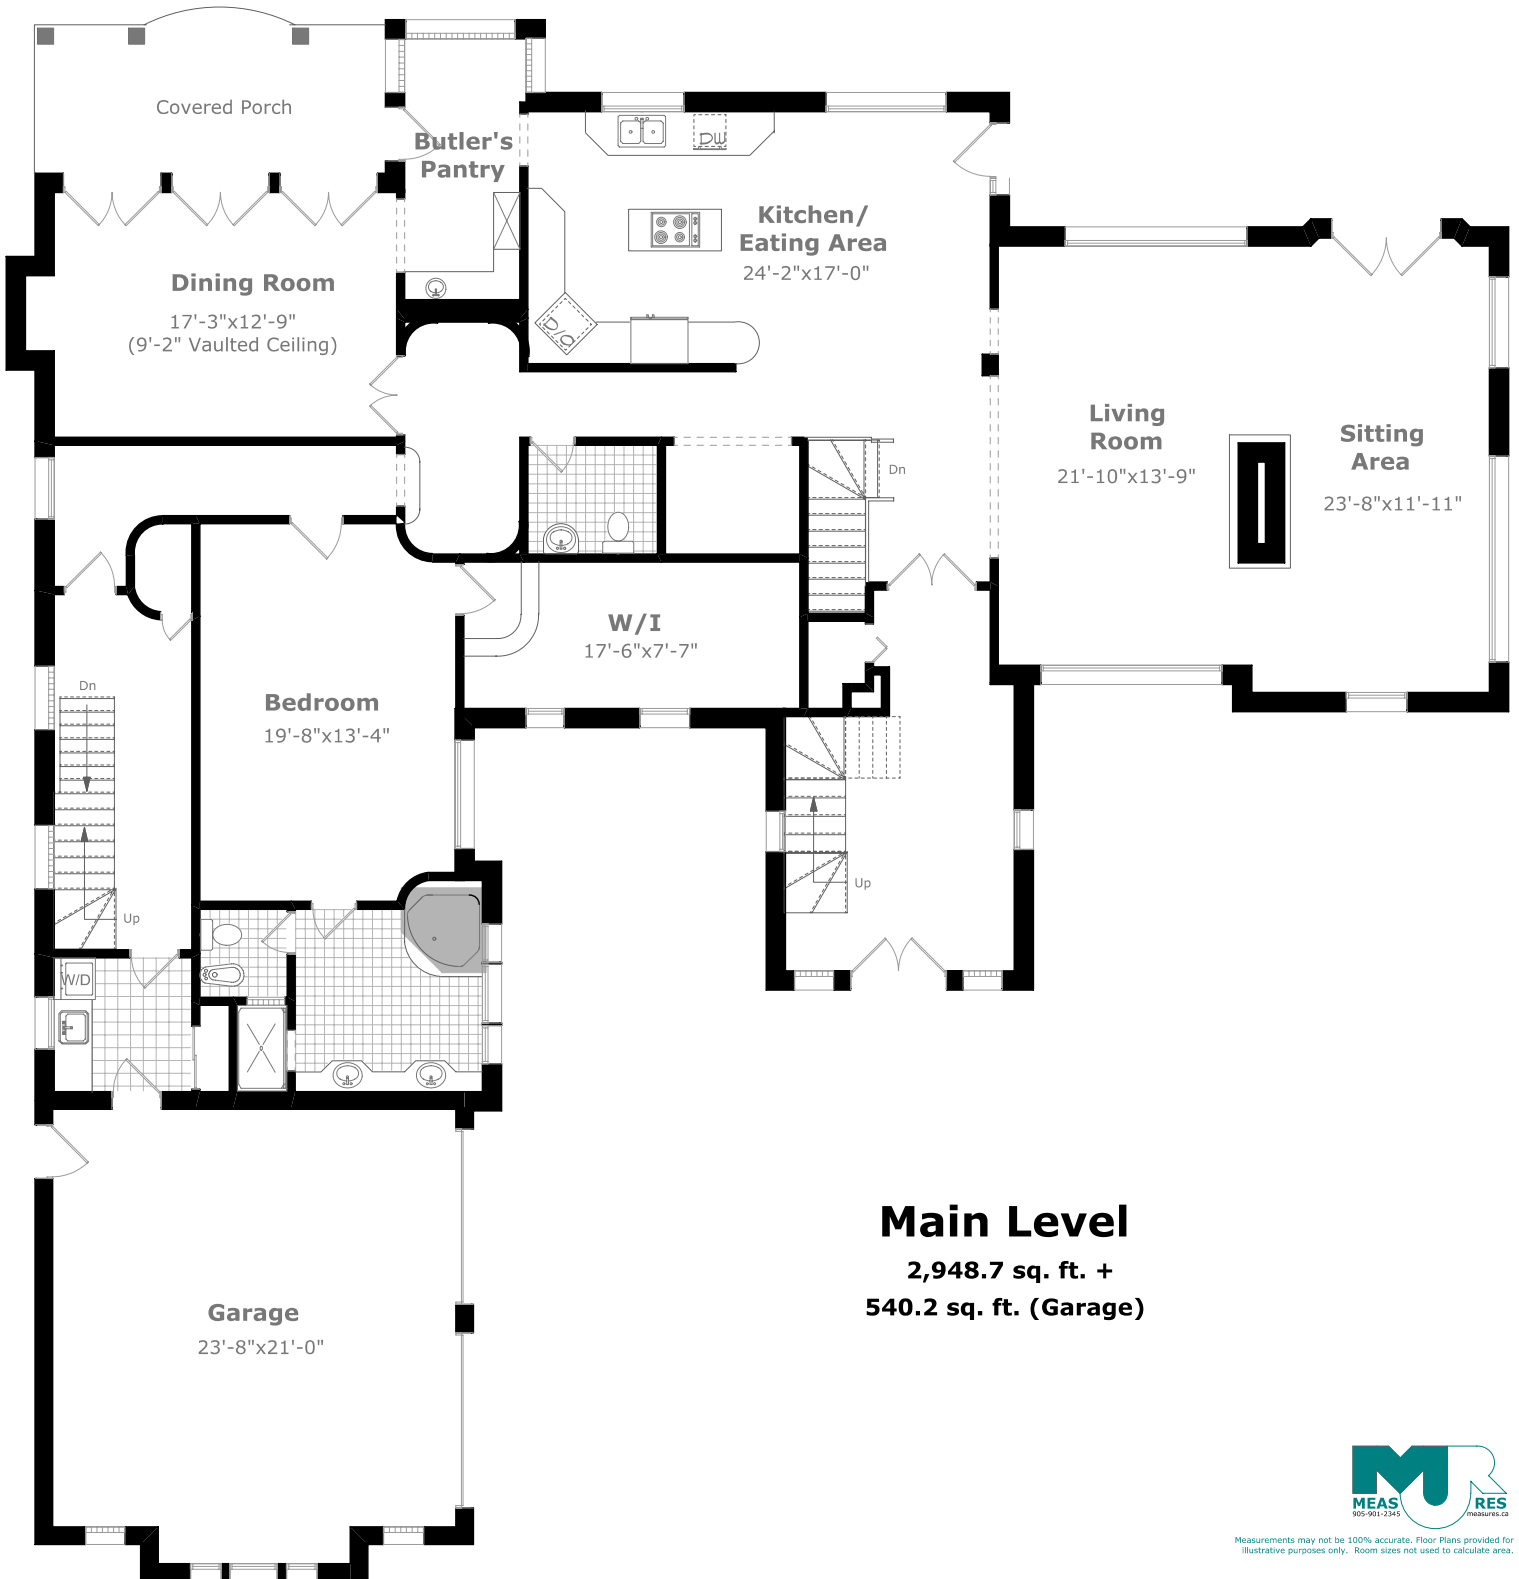

1394 Lakeshore Rd. E.

Main Level
2,948.7 sq. ft. +
540.2 sq. ft. (Garage)