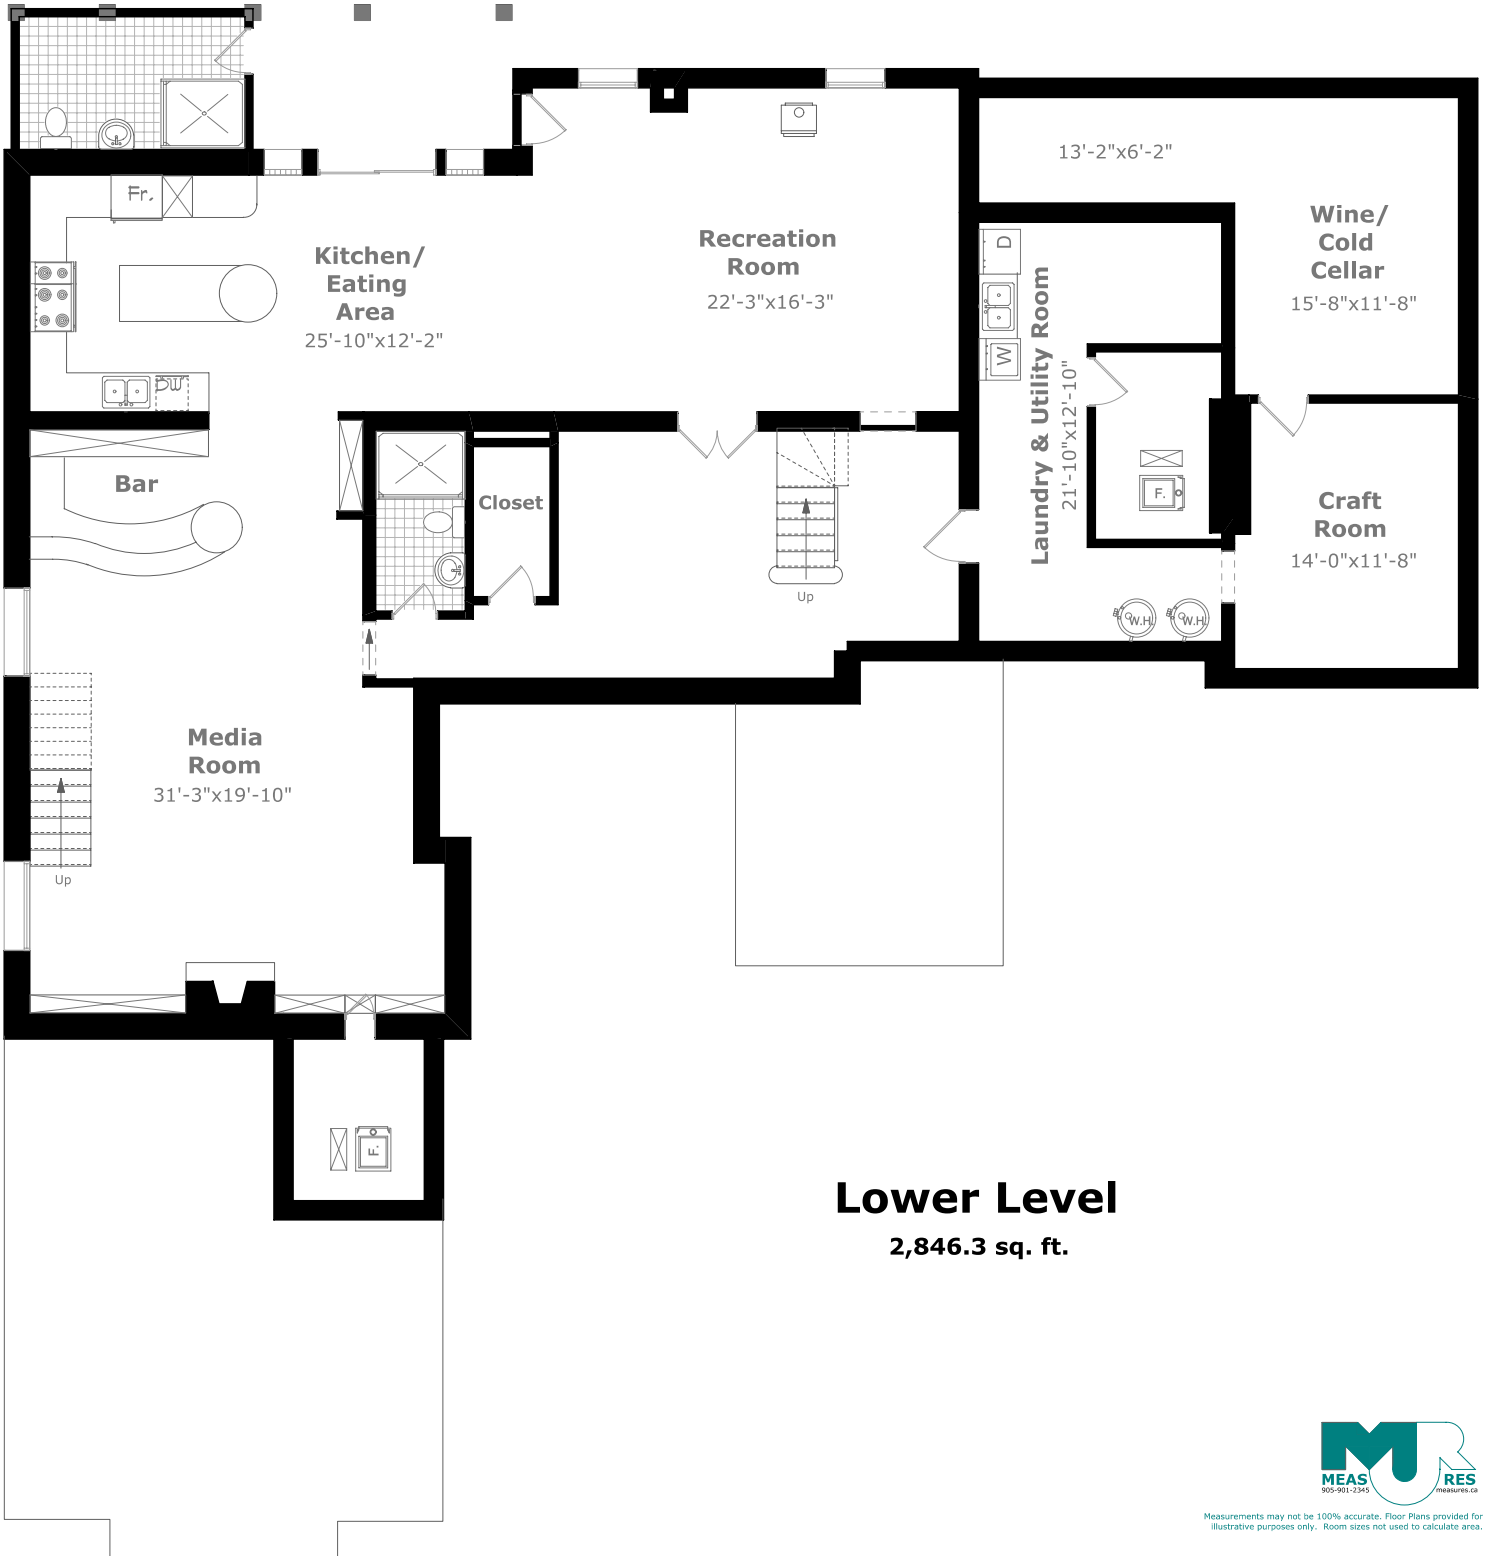

1394 Lakeshore Rd. E.

Lower Level

2,846.3 sq. ft.